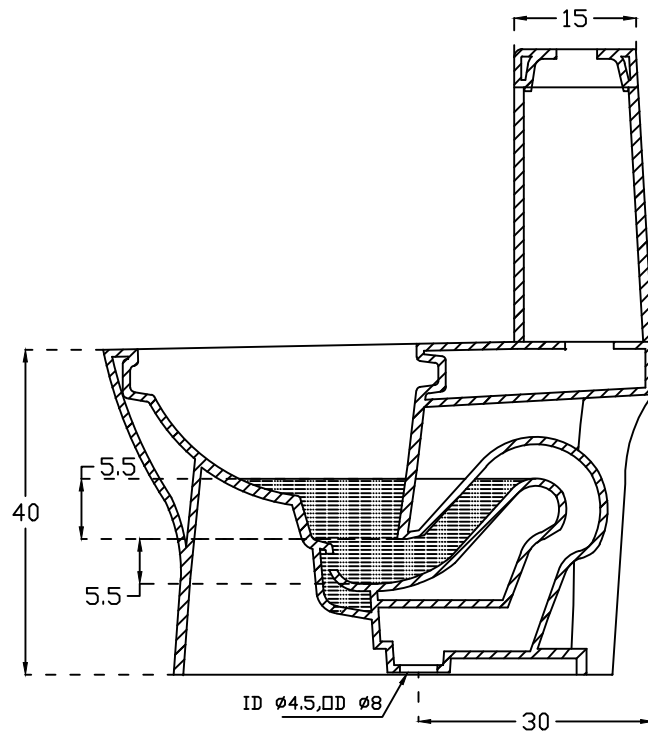

PLAN VIEW

SECTIONAL VIEW

FRONT ELEVATION

<b>hindware</b> ITALIAN COLLECTION		HSIL LIMITED, BAHADURGARH	
CATALOGUE NO: 92520 ITEM DESCRIPTION: EWC ONE PIECE RID 'S' 30CM (68x39x77cm)			
DRAWN:		UNIT: CM	
CHECKED:		SCALE: 1:10	
APPROVED		DRAWING NO: WC/189	
DATE: 25.11.15		REV: ND	