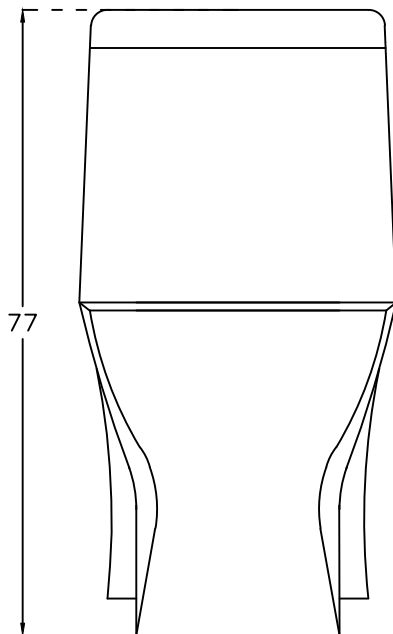

PLAN VIEW

SECTIONAL VIEW

FRONT ELEVATION

<b>hindware</b> ITALIAN COLLECTION		HSIL LIMITED, BAHADURGARH	
CATALOGUE NO: 92520 ITEM DESCRIPTION: EWC ONE PIECE RID 'S' 30CM (68x39x77cm)			
DRAWN:		UNIT: CM	
CHECKED:		SCALE: 1:10	
APPROVED		DRAWING NO: WC/189	
DATE: 25.11.15		REV: ND	