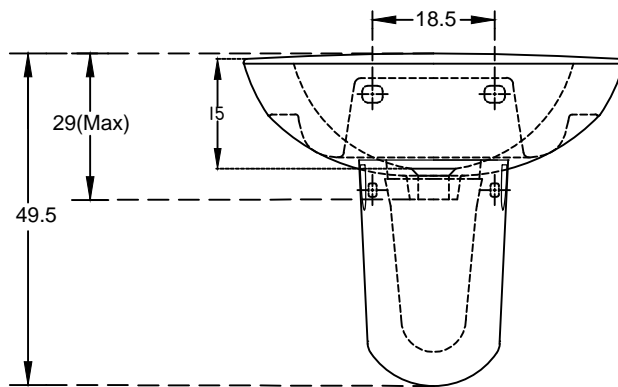

PLAN VIEW

FRONT ELEVATION

hindware

HSIL LIMITED,
BAHADURGARH

CATALOGUE No.: 10096 / 11038

ITEM DESCRIPTION: WASH BASIN STUDIO WITH HALF PEDESTAL
(57 X 48 X 49.5 CM)

DRAWN:

UNIT: CM

CHECKED:

SCALE: 1:10

APPROVED:

DRG. No.: WB/147
REV. No.: 2

DATE: 11.04.2011