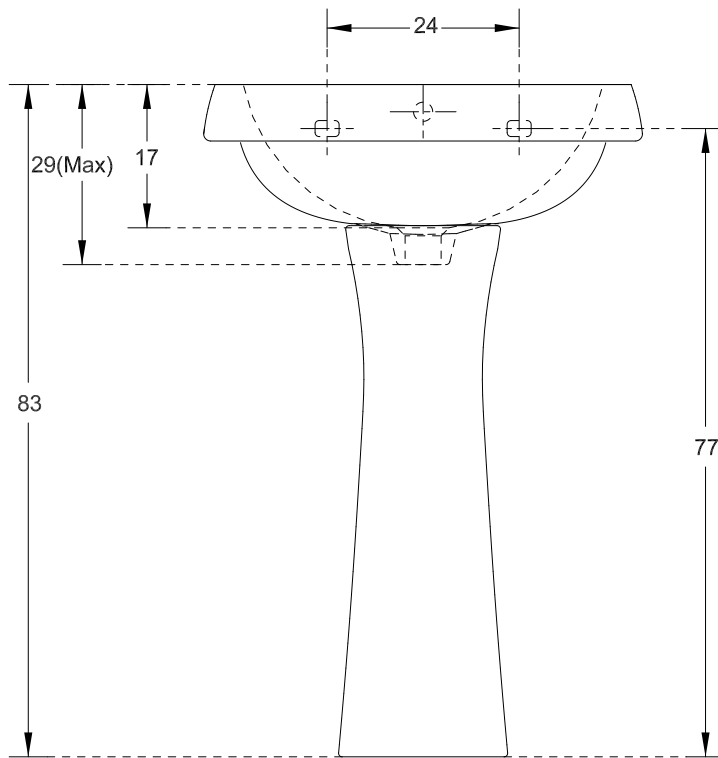

PLAN VIEW

FRONT ELEVATION

<b>HSIL LIMITED, BAHADURGARH</b>	
CATALOGUE No.: 10008 / 11003	
ITEM DESCRIPTION: W.B. VIKING (55 X 40 X 83 CM) (WITH PEDESTAL)	
DRAWN:	UNIT: CM
CHECKED:	SCALE: 1:10
APPROVED:	DRG. No.: WB/039 Rev. No.: 2
DATE: 25.03.2009	