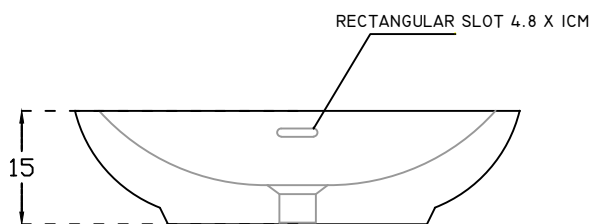

PLAN VIEW

SECTIONAL VIEW

FRONT ELEVATION

hindware ITALIAN COLLECTION	HSIL LIMITED, BAHADURGARH
CATALOGUE NO: 91069 ITEM DESCRIPTION: WB Over counter MEDIAN (55X46X15CM)	
DRAWN:	UNIT:CM
CHECKED:	SCALE:1:10
APPROVED	DRAWING:ND:WB/193
DATE:25.08.15	REV:ND:1