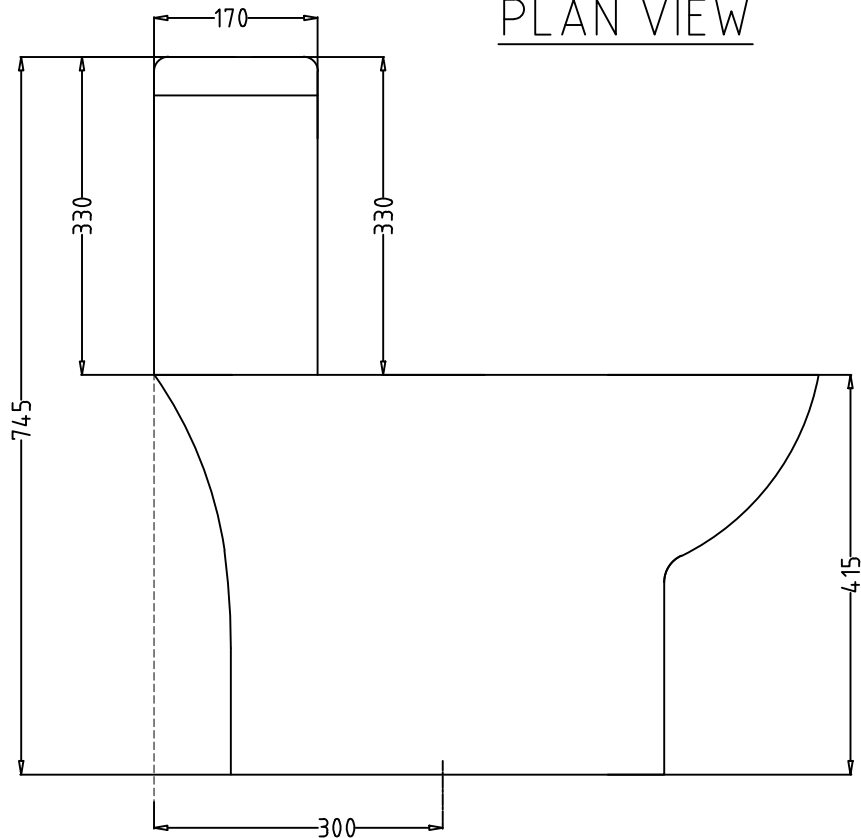

PLAN VIEW

SIDE VIEW

hindware ITALIAN COLLECTION		HSIL LIMITED BAHADURGARH	
CATALOGUE No. 92546			
ITEM DESCRIPTION: EWC 1 PC. DOME (S-300)SW			
DRAWN: ENGINEER QA		DRAWN: UNIT MM	
CHECKED: DGM QA		SCALE : 1:1	
APPROVED: GM QA		DRAWING No.:BTD/EWC/030	
DATE: 1.11.2019		REV.No.:	