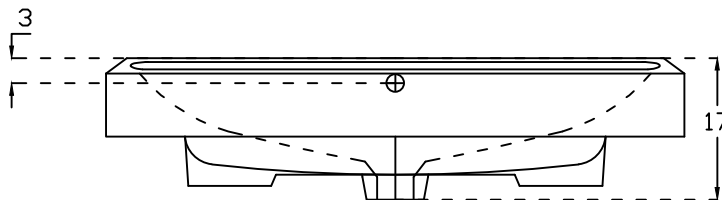

PLAN VIEW

FRONT ELEVATION

| | | | |
|---|--|------------------------------|--|
| hindware ITALIAN COLLECTION | | HSIL LIMITED, BAHADURGARH | |
| CATALOGUE NO: 91054 ITEM DESCRIPTION: WB COUNTER TOP KYLIS(73X47X17CM) | | | |
| DRAWN: | | UNIT:CM | |
| CHECKED: | | SCALE:1:10 | |
| APPROVED | | DRAWING:NDWB/166 | |
| DATE:25.08.15 | | REV:ND1 | |