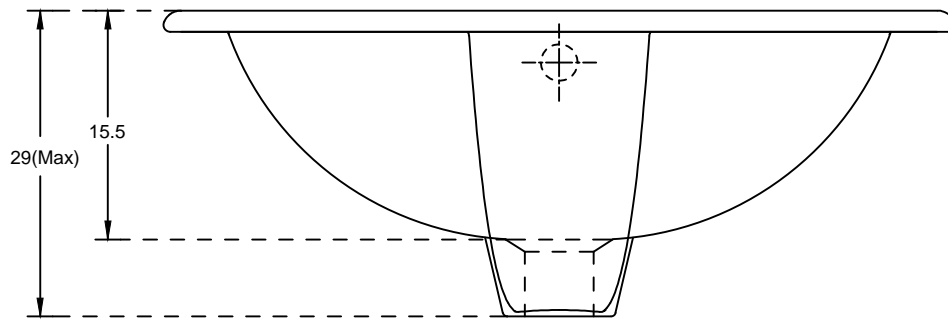

PLAN VIEW

FRONT ELEVATION

hindware		HSIL LIMITED, BAHADURGARH	
CATALOGUE No.: 10038		ITEM DESCRIPTION: VIENNE COUNTER TOP (51 x 43 CM)	
DRAWN:		UNIT: CM	
CHECKED:		SCALE: 1:5	
APPROVED:		DRG. No.: WB/017 Rev. No.: 1	
DATE:	25.03.2009		