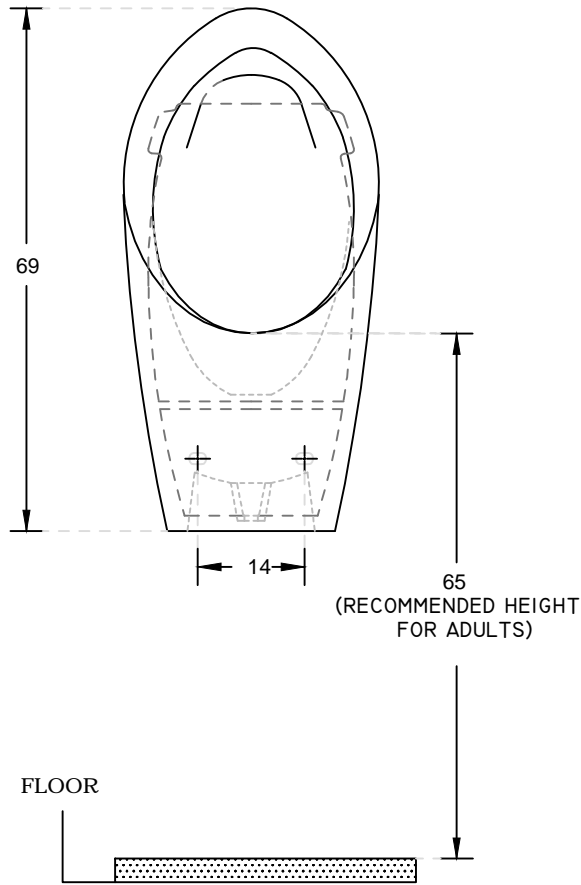

PLAN VIEW

FRONT ELEVATION

hindware
ITALIAN COLLECTION

HSIL LIMITED,
BAHADURGARH

CATALOGUE No.: 96008
ITEM DESCRIPTION: URINAL RHINE (28 x 34.5 x 69cm)

DRAWN: UNIT: CM
CHECKED: SCALE: 1:10

APPROVED: DRG. No. : URN/014/T1
Rev. No. : 1