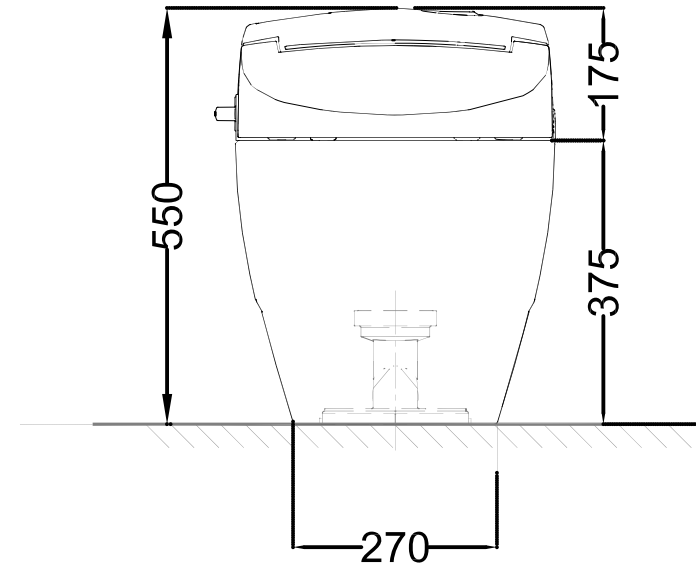

ITS-WHT-89851S300PPPM

With Seat Cover

TOP VIEW

SIDE VIEW

FRONT VIEW

ALL DIMENSIONS ARE IN MM.  
(TOLERANCE  $\pm 5$  MM)