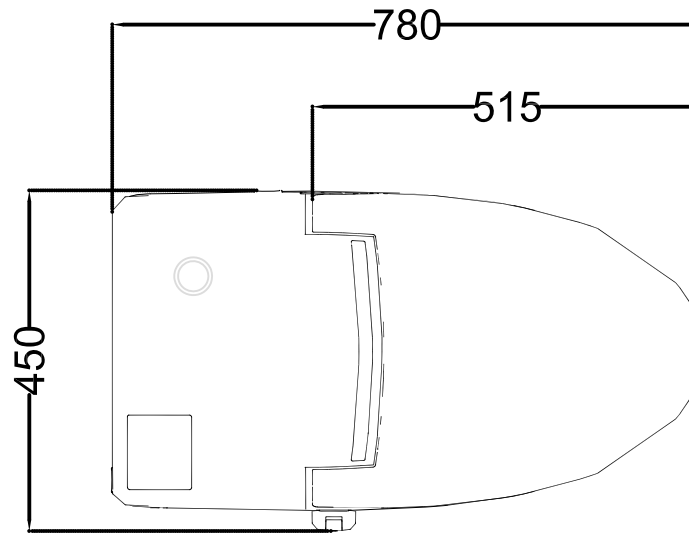

ITS-WHT-89851S300PPPM

With Seat Cover

TOP VIEW

SIDE VIEW

FRONT VIEW

ALL DIMENSIONS ARE IN MM.  
(TOLERANCE  $\pm 5$  MM)