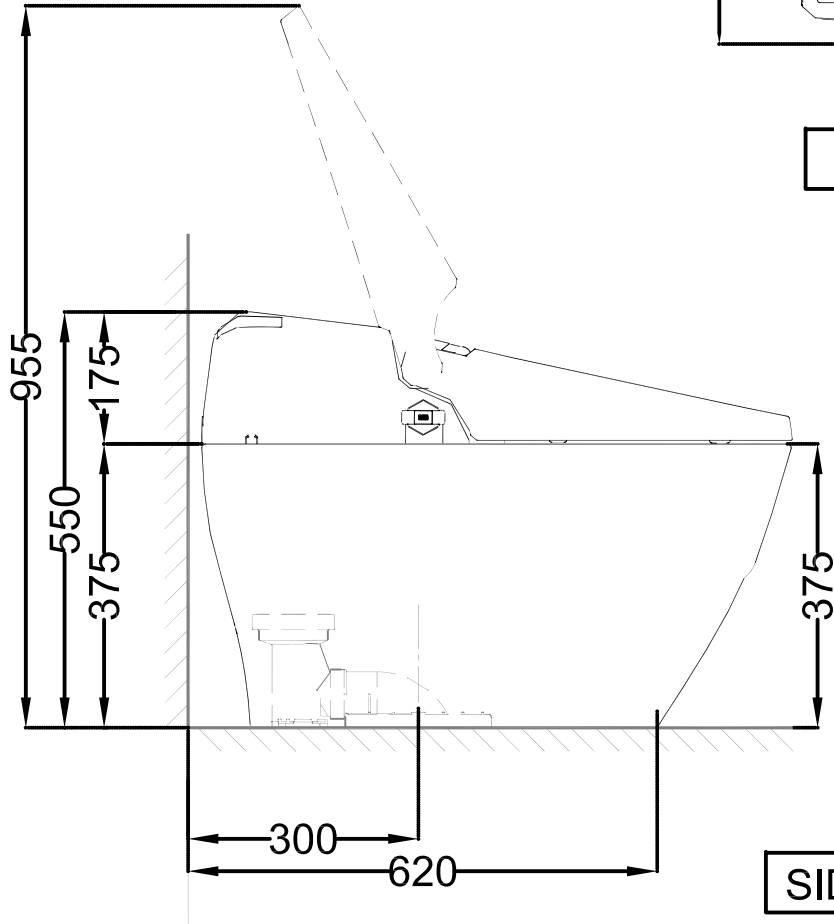

ITS-WHT-89851S300PPPM

With Seat Cover

TOP VIEW

SIDE VIEW

FRONT VIEW

ALL DIMENSIONS ARE IN MM.  
(TOLERANCE  $\pm 5$  MM)