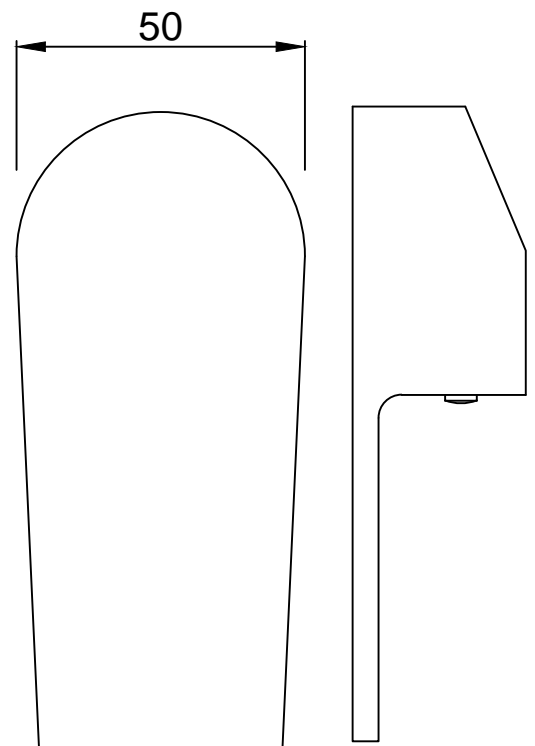

DIVERTER HANDLE

SINGLE LEVER HANDLE