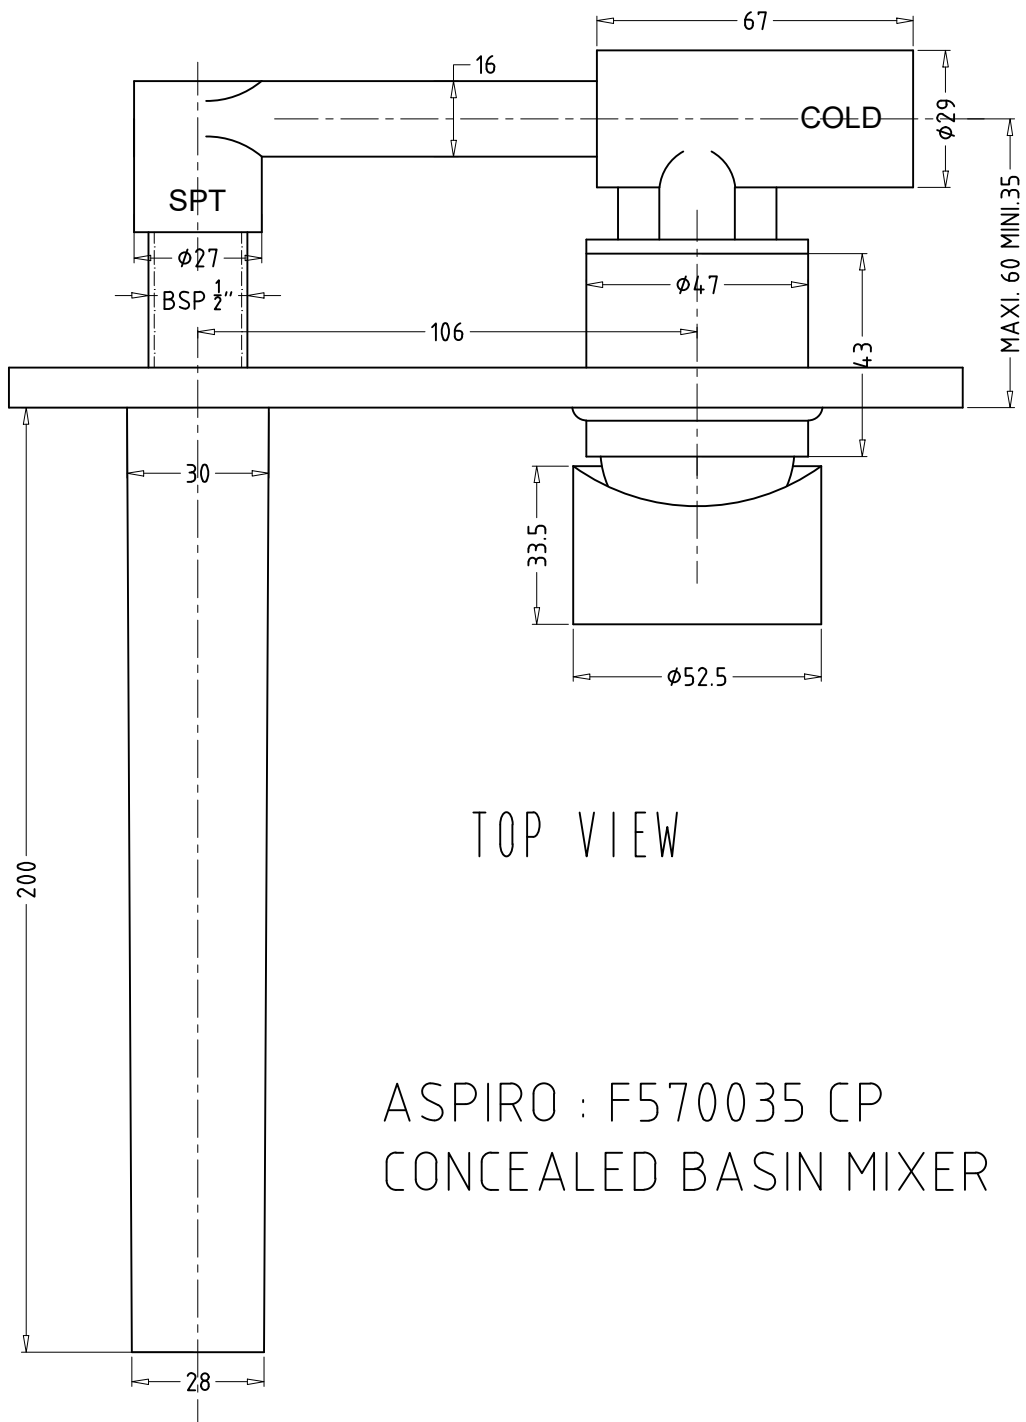

FRONT VIEW

TOP VIEW

ASPIRO : F570035 CP  
 CONCEALED BASIN MIXER