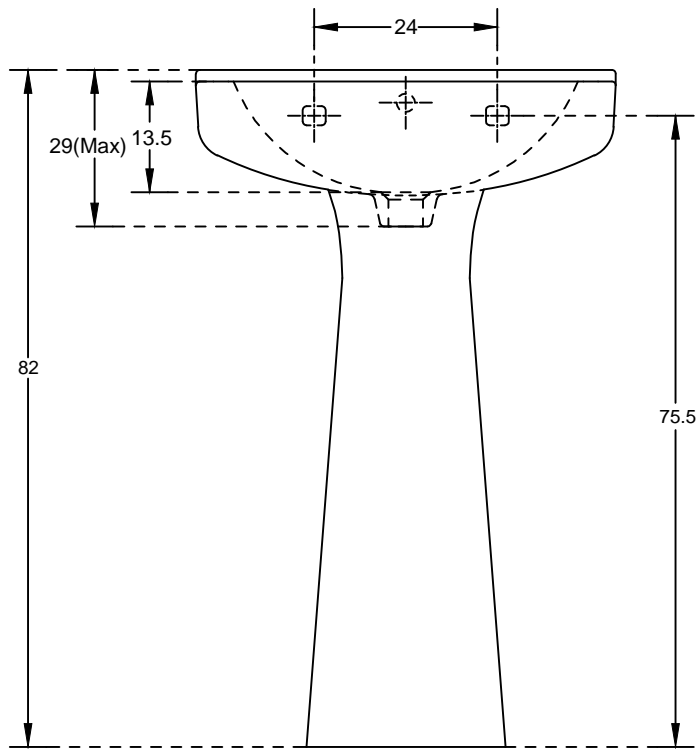

PLAN VIEW

FRONT ELEVATION

hindware

**HSIL LIMITED,  
BAHADURGARH**

CATALOGUE No.: 10087 / 11003  
ITEM DESCRIPTION: WASH BASIN MARIO (55 x 40 X 82 CM)  
(WITH PEDESTAL)

DRAWN: UNIT: CM

CHECKED: SCALE: 1:10

APPROVED: DRG. No. : WB/092  
Rev. No. : 2