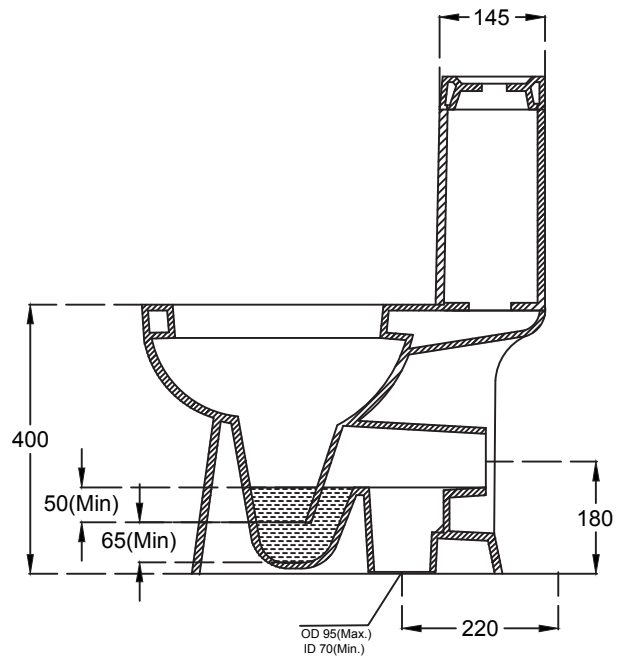

Aspiro One Piece P-180

FRONT ELEVATION

PLAN VIEW

SECTIONAL VIEW

All dimensions are in mm

hindware

CATALOGUE NO: 20127

PRODUCT: EWC One Piece Aspiro (P-180)

SIZE: 660 mm X 360 mm X 750 mm