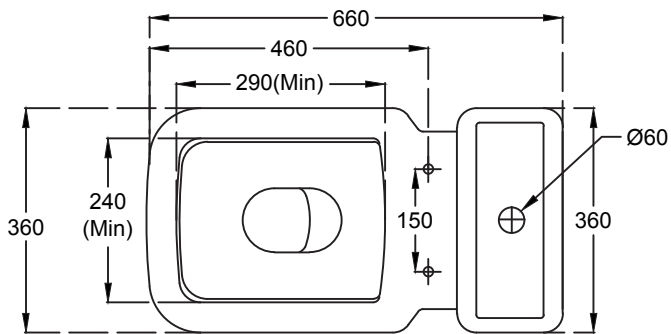

Aspiro One Piece P-180

FRONT ELEVATION

PLAN VIEW

SECTIONAL VIEW

All dimensions are in mm

hindware

CATALOGUE NO: 20127

PRODUCT: EWC One Piece Aspiro (P-180)

SIZE: 660 mm X 360 mm X 750 mm