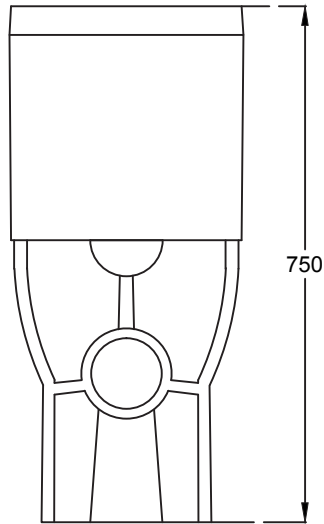

Aspiro One Piece P-180

FRONT ELEVATION

PLAN VIEW

SECTIONAL VIEW

All dimensions are in mm

hindware

CATALOGUE NO: 20127

PRODUCT: EWC One Piece Aspiro (P-180)

SIZE: 660 mm X 360 mm X 750 mm