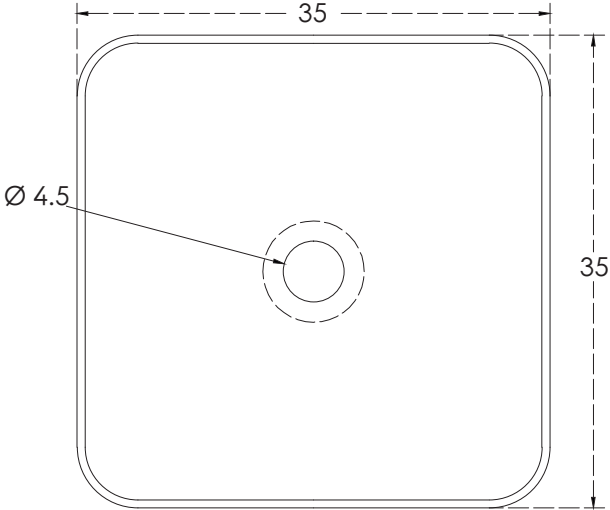

# Aspiro\_Over the Counter Basin

<b>hindware</b>	
CATALOGUE NO:	10113
PRODUCT:	Over The Counter Basin
SIZE:	35 cm X 35 cm X 10 cm

All dimensions are in cm