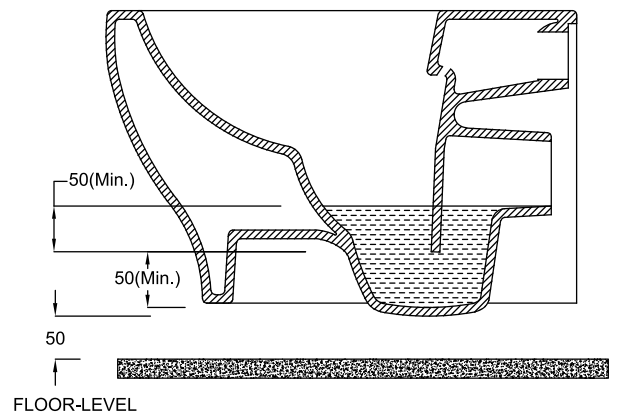

Element Plus Black Matte/White Matte EWC WM

PLAIN-VIEW

BACK-VIEW

SECTIONAL-VIEW

All dimensions are in mm

hindware
ITALIAN COLLECTION

CATALOGUE NO : 92566

PRODUCT : Element Plus Black Matte / White Matte

CATEGORY : EWC Wall Mounted

SIZE : 540 mm X 360 mm X 350 mm