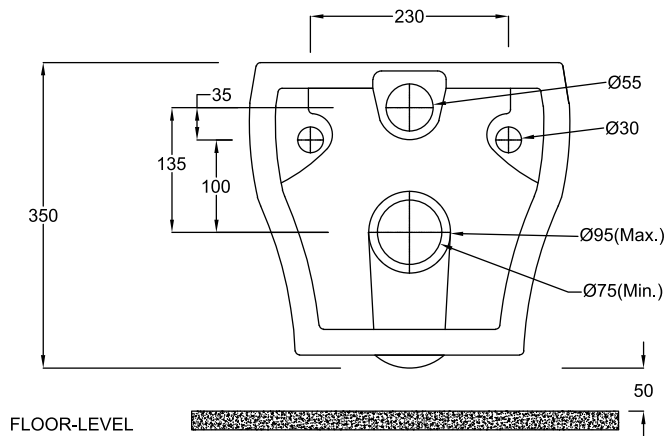

Element Plus Black Matte/White Matte EWC WM

PLAIN-VIEW

BACK-VIEW

SECTIONAL-VIEW

All dimensions are in mm

hindware
ITALIAN COLLECTION

CATALOGUE NO : 92566

PRODUCT : Element Plus Black Matte / White Matte

CATEGORY : EWC Wall Mounted

SIZE : 540 mm X 360 mm X 350 mm