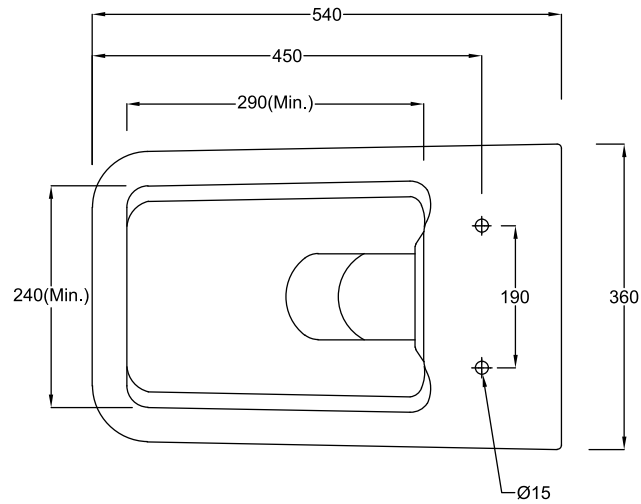

Element Plus Black Matte/White Matte EWC WM

PLAIN-VIEW

BACK-VIEW

SECTIONAL-VIEW

All dimensions are in mm

hindware
ITALIAN COLLECTION

CATALOGUE NO : 92566

PRODUCT : Element Plus Black Matte / White Matte

CATEGORY : EWC Wall Mounted

SIZE : 540 mm X 360 mm X 350 mm