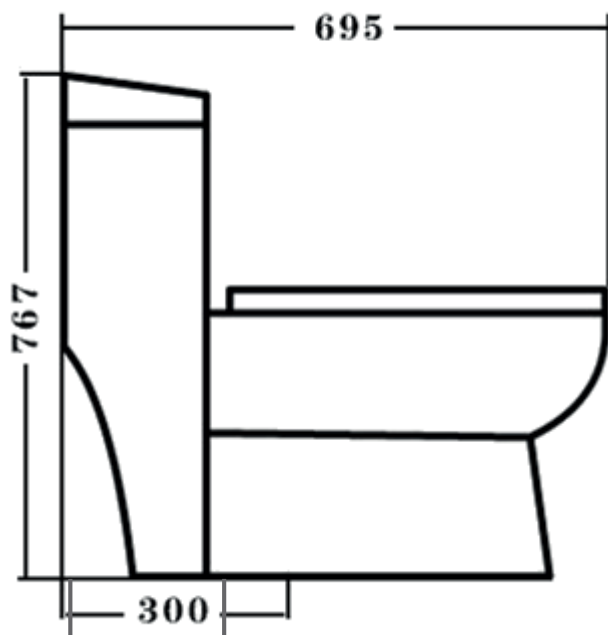

Dove One Piece S300

hindware
ITALIAN COLLECTION

CATALOGUE NO: 92586

PRODUCTS: EWC One Piece Dove (S-300)

SIZE: 69.5 cm x 37.2 cm x 76.7 cm