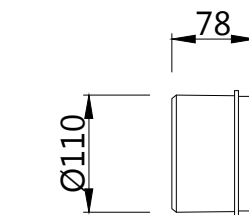

WASTE BEND

STRAIGHT PIPE

OUTLET PIPE ADAPTOR

PLUG