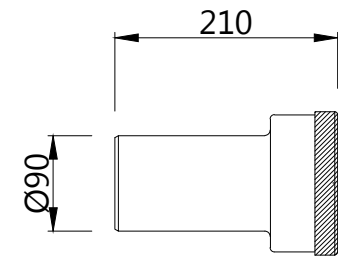

WASTE BEND

STRAIGHT PIPE

OUTLET PIPE ADAPTOR

PLUG