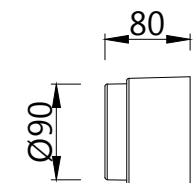

WASTE BEND

STRAIGHT PIPE

OUTLET PIPE ADAPTOR

PLUG