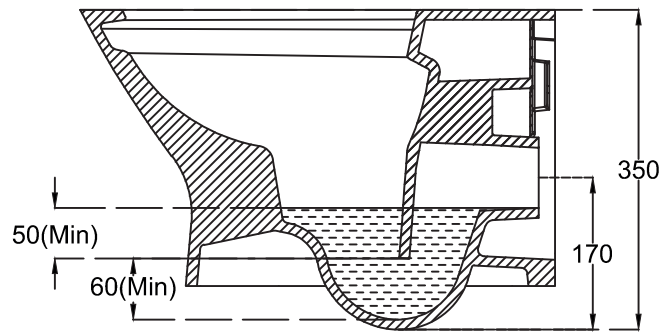

Fabio_EWC_WM

PLAN VIEW

BACK VIEW

SECTIONAL VIEW

hindware
ITALIAN COLLECTION

CATALOGUE NO: 20132

PRODUCT: EWC WM Fabio

SIZE: 510 mm X 360 mm X 350 mm