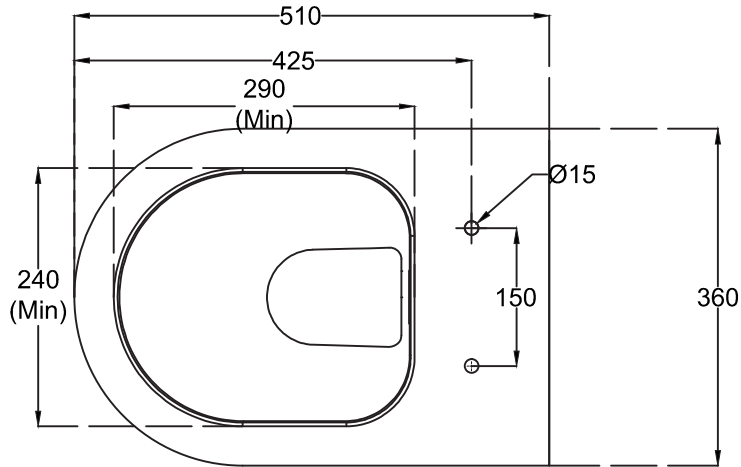

Fabio_EWC_WM

PLAN VIEW

BACK VIEW

SECTIONAL VIEW

hindware
ITALIAN COLLECTION

CATALOGUE NO: 20132

PRODUCT: EWC WM Fabio

SIZE: 510 mm X 360 mm X 350 mm