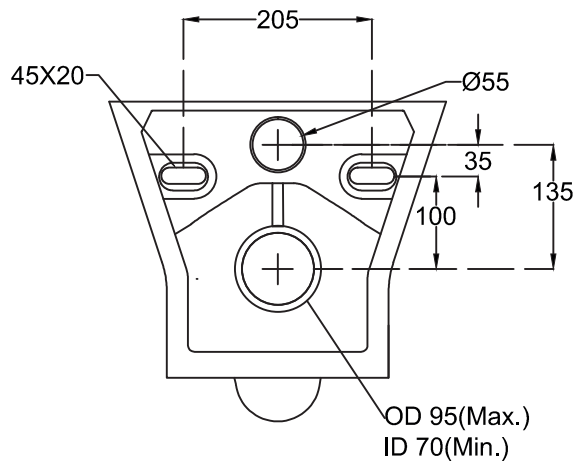

Fabio_EWC_WM

PLAN VIEW

BACK VIEW

SECTIONAL VIEW

hindware
ITALIAN COLLECTION

CATALOGUE NO: 20132

PRODUCT: EWC WM Fabio

SIZE: 510 mm X 360 mm X 350 mm